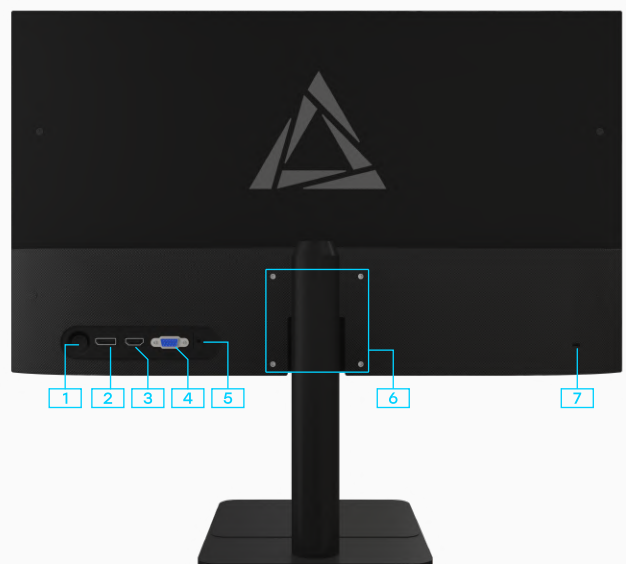

Display Sova

Model OM238I FHD

Delta Computers Sova is a range of Russian professional displays designed to create modern workstations for professionals in various fields.

The Sova OM238I monitor with a 23.8-inch frameless FHD display allows for comfortable work with standard applications due to high image quality and a wide viewing angle.

Features

- △ Matte 23.8" FHD IPS panel
- △ 89% screen-to-body ratio
- △ Suitable for multimonitor setups due to thin bezels
- △ Built-in speakers
- △ Wide range of modern graphic outputs HDMI/DP/VGA
- △ Reduced harmful blue light through Low Blue Light Eye technology
- △ Height-adjustable stand option